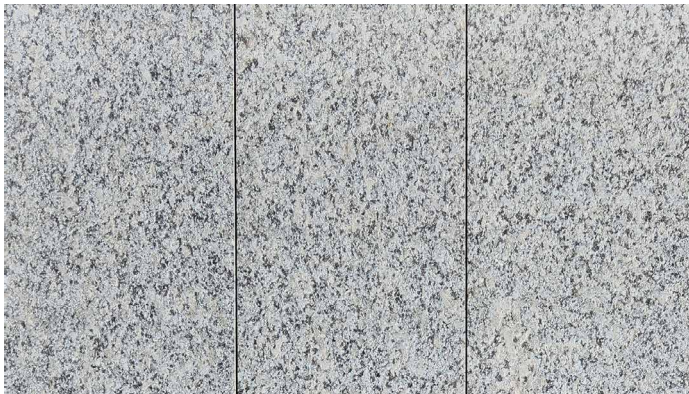

COLOUR RANGE*

Blizzard Granite

*Colours are an indication only. Always sight physical product colour samples before purchase.

www.australianpaving.com.au

[australianpavingcentre](https://www.australianpavingcentre.com.au)

UNIFORM APPEARANCE

V1

SLIGHT APPEARANCE

V2

MODERATE APPEARANCE

V3

SUBSTANTIAL APPEARANCE

V4